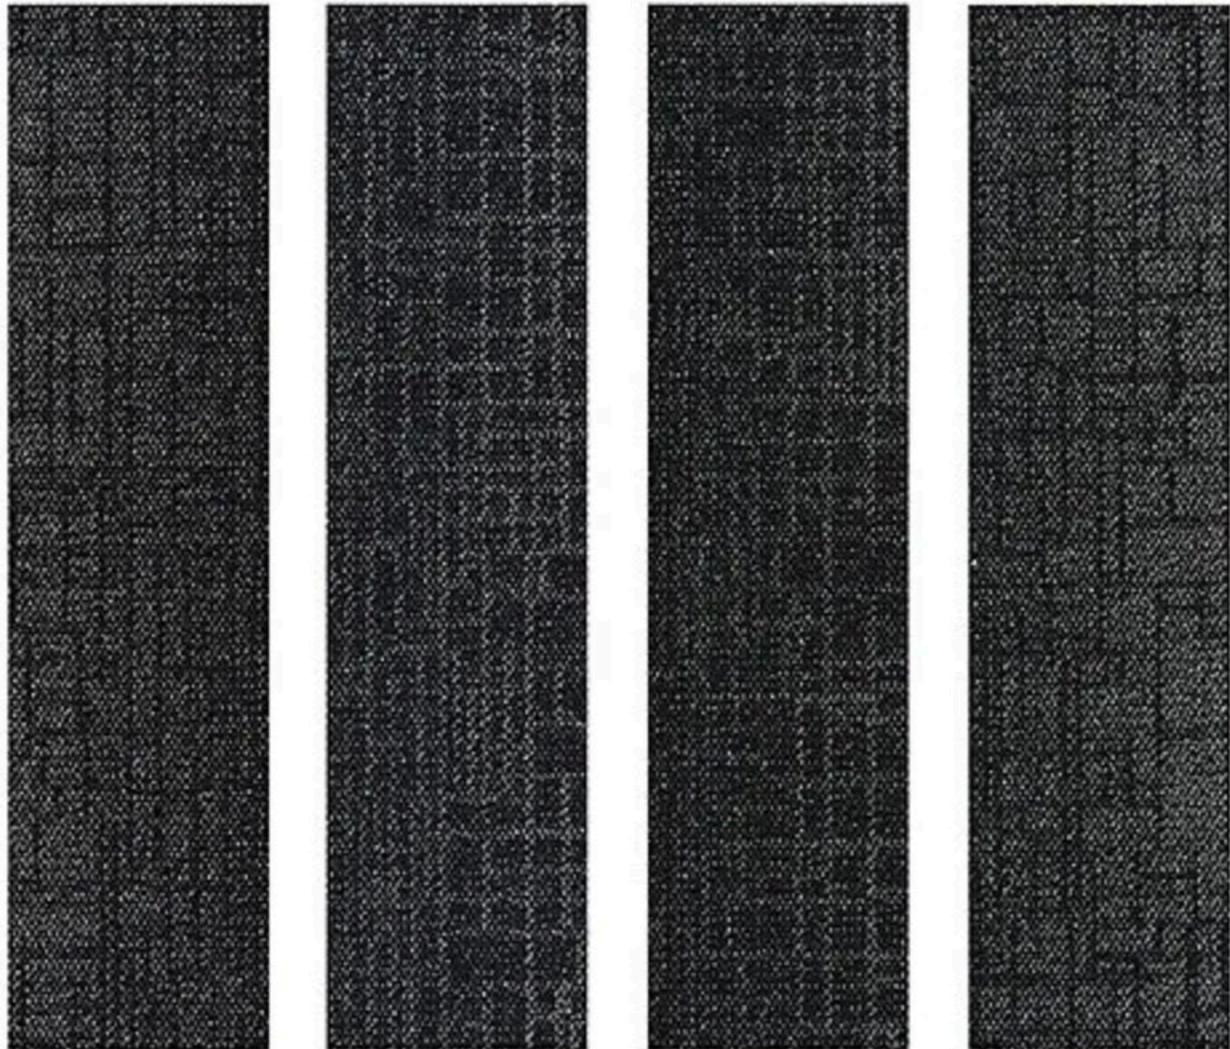

NAT-X01

NAT-X02

NAT-X03

NAT-X04

NAT-X05

NAT-X06

A photograph showing a close-up view of a grey, textured carpet. The carpet has a repeating geometric pattern of small squares. In the upper left corner, a white, cylindrical leg of a table or desk is visible, extending downwards. The lighting is even, highlighting the texture of the carpet fibers.

X02

X02

X02